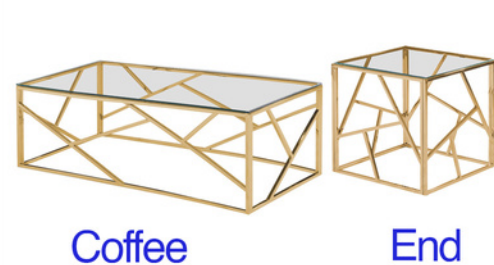

Accent Bench - Gold Frame

E05 & E08 - White Faux Fur

Accent Bench

E11- Blue or Grey Velvet

End Table

E18 - Clear Glass w/ Stainless Steel

Coffee Table & End Table

E26 - Clear Glass w/ Gold