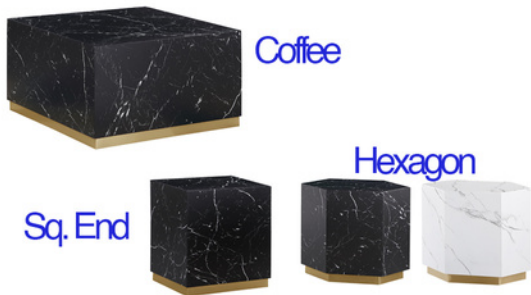

End Table

K27 - Espresso Marble

Coffee & End Table Set

2930 - Ivory Capuccino Marble

Coffee, Sq. End, & Hexagon Table

LX905 - Black or White Gold (Hex. Table only)

Coffee, Sq. End, & Hexagon Table

LX905 - Black or White Silver Hexagon