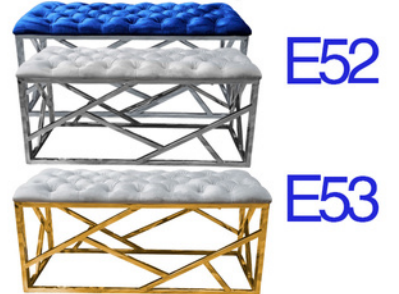

Accent Bench
E52 & E53 - Blue or Grey w/ SS or Gold