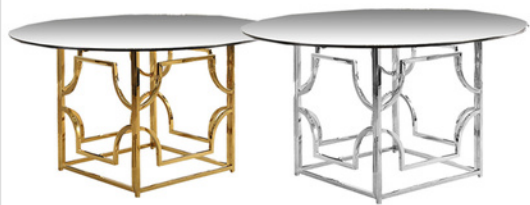

Dining Table BASE ONLY
E53 - Gold or Silver Base