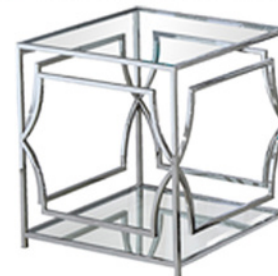

End Table

GW120 - Clear Glass w/ Stlss Steel