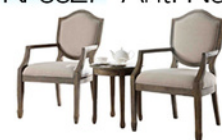

HL31 - Taupe Fabric

Accent Chair + Ottoman

HL34- Capri w/ Wood Legs

Accent Chair

HL2937- Black w/ Stainless Steel

Accent Chairs + End Table

KF0025 - Ant. Grey KF0026 - Walnut

KF0027 - Ant. Natural