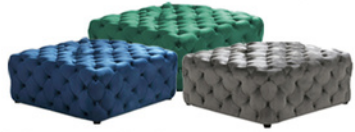

Accent Ottoman

SH001

Velvet - Blue, Green, or Grey