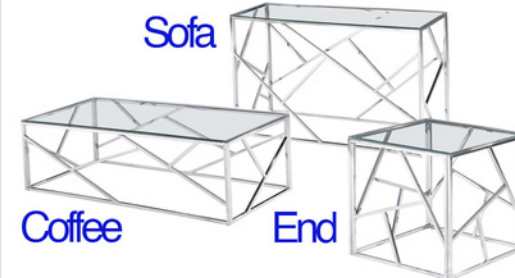

Coffee, End & Sofa Table

E26- Clear Glass w/Stainless Steel