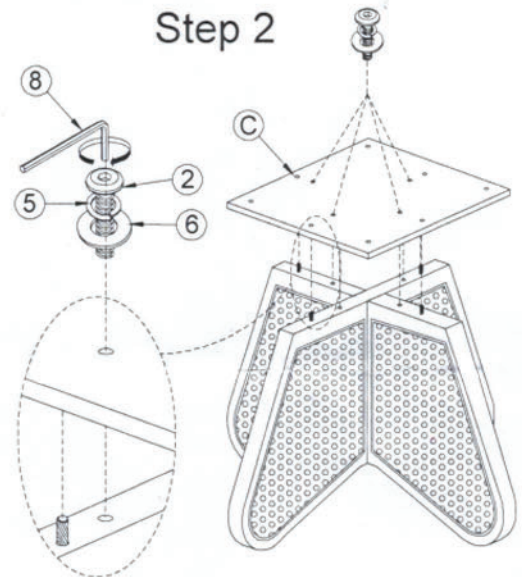

ITEM: 2320-C COFFEE TABLE

Parts list

A		Center post	1 pc
B		Side post	2 pcs
C		Connective panel	1 pc
D		Top panel	1 pc

Hardware list

1		Bolts Ø6x25mm	5 pcs
2		Bolts Ø8x25mm	8 pcs
3		Lock Washer Ø6xØ12x1.5mm	5 pcs
4		Flat Washer Ø6xØ19x1.5mm	5 pcs
5		Lock Washer Ø8xØ12x1.5mm	8 pcs
6		Flat Washer Ø8xØ19x1.5mm	8 pcs
7		Bracket Metal	1 pc
8		Allen Key	1 pc

Step 1

Step 2

Step 3

Completed