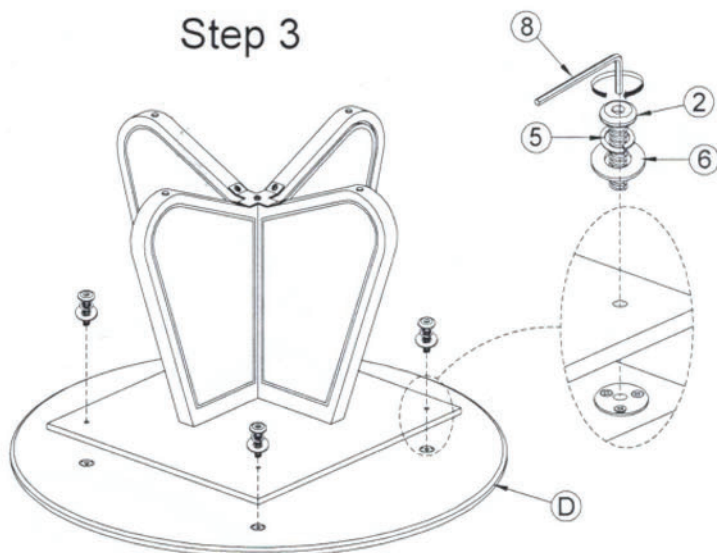

ITEM: 2320-C COFFEE TABLE

Parts list

A		Center post	1 pc
B		Side post	2 pcs
C		Connective panel	1 pc
D		Top panel	1 pc

Hardware list

1		Bolts Ø6x25mm	5 pcs
2		Bolts Ø8x25mm	8 pcs
3		Lock Washer Ø6xØ12x1.5mm	5 pcs
4		Flat Washer Ø6xØ19x1.5mm	5 pcs
5		Lock Washer Ø8xØ12x1.5mm	8 pcs
6		Flat Washer Ø8xØ19x1.5mm	8 pcs
7		Bracket Metal	1 pc
8		Allen Key	1 pc

Step 1

Step 2

Step 3

Completed